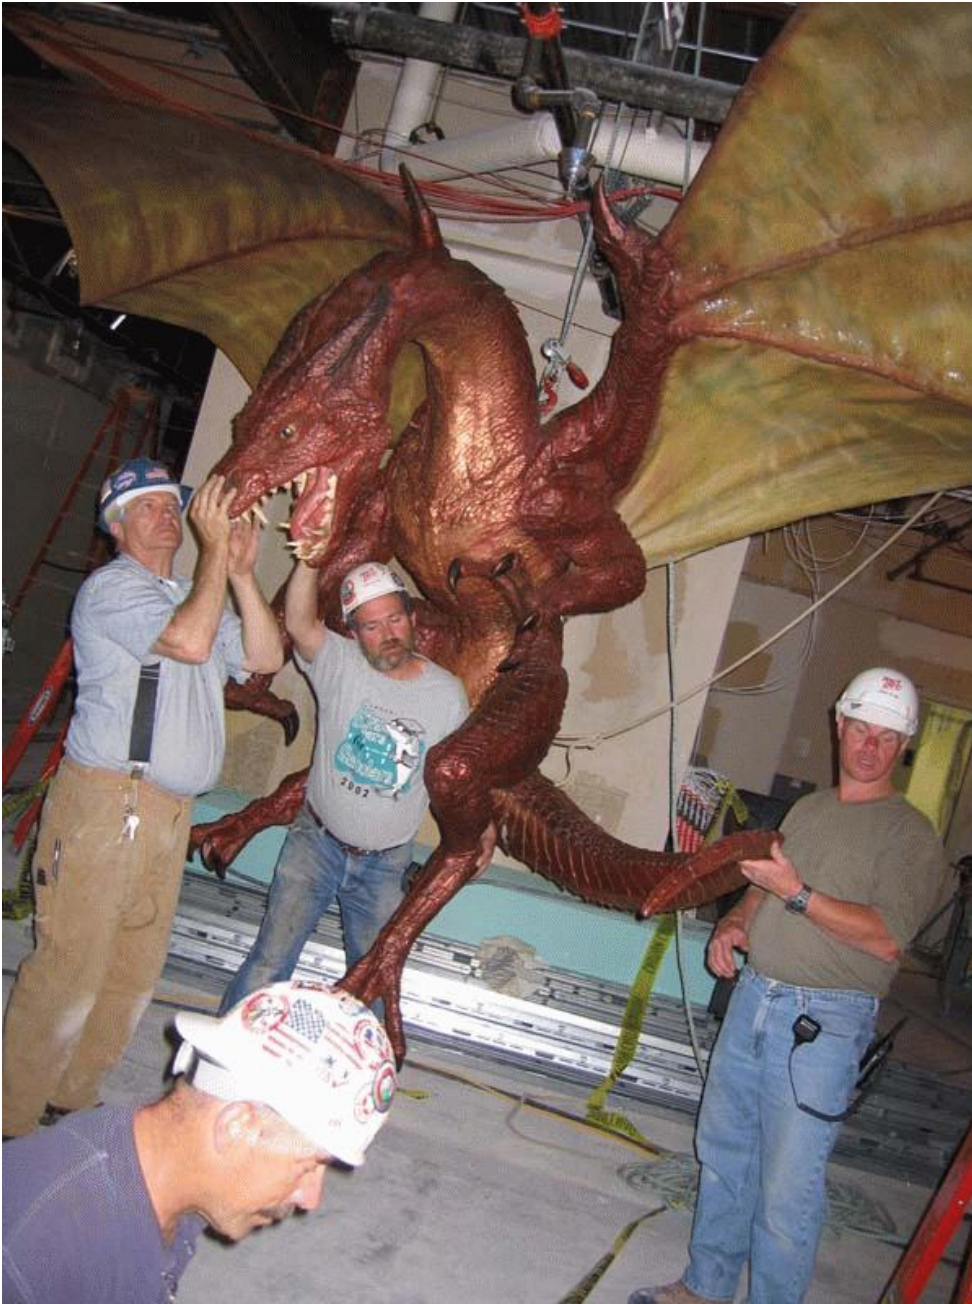

But for today's Arcana, we thought we'd share some photos from July of one particularly sensitive part of the move process: The Dragon.

If you've ever been to the Wizards of the Coast offices, you'd notice the Dragon. It's an enormous crimson-and-copper-scaled beast in a threatening attack posture, suspended in the air above the front reception desk. It's there to say, "Hi, you've come to Wizards of the Coast. We like games here. And if you don't play nice, I'll eat you." It's beloved by each and every employee (well, with the possible exception of some talented folks in our Facilities department who you'll see below), so obviously it had to move along with the company.

RULES

Setting up the scaffolding to take the Dragon down.

Opening the back of the Dragon.

Hooking up cables to the Dragon's spine.

Barry Holldorf, director of Facilities, helps out.

Hans Rosta, Facilities project manager, gives the Dragon a quick snack.

Bringing up the lift.

We are outta here.

*Prepare the crossing guards.
(The new offices will be at a shiny new building across the street.)*

Why did the Dragon cross the road?

Arriving at the new home.

The Dragon lets loose a mighty roar. We think that means he likes it.

Positioning the Dragon at the new location. "What did you do at work today, honey?"

The new home. Looks good.

The Dragon has flown the nest. Bye, old WotC building!

Tune in all this week for classic magicthegathering.com content. We return live on Monday, October 24th. Good luck at [Champs!](#)